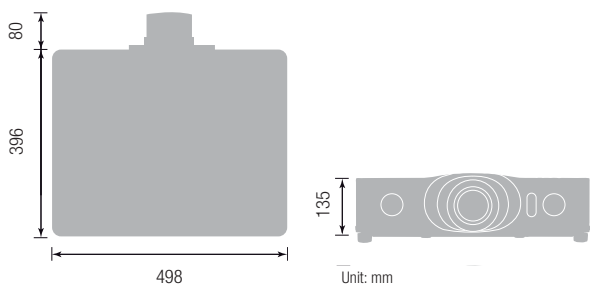

CP-WU8450 Technical specifications

Image Size 16:10 - Standard Lens: ML-703

Screen Size (Diagonal)	Projection Distance (a)		Screen Height (cm)	
	Wide (m)	Tele (m)	b (top)	c (bottom)
30" (0.8m)	1.0	1.9	45	-4
40" (1.0m)	1.3	2.6	60	-6
50" (1.3m)	1.6	3.2	75	-7
60" (1.5m)	1.9	3.8	90	-9
70" (1.8m)	2.3	4.5	105	-10
80" (2.0m)	2.6	5.1	120	-12
90" (2.3m)	2.9	5.8	135	-13
100" (2.5m)	3.2	6.4	150	-15
150" (3.8m)	4.8	9.6	224	-22
200" (5.1m)	6.4	12.8	299	-30
250" (6.4m)	8.0	16.0	374	-37
300" (7.6m)	9.6	19.1	449	-45
500" (12.7m)	16.1	31.9	748	-75
600" (15.2m)	19.3	38.3	897	-90

HITACHI DIGITAL MEDIA, Hitachi Europe Ltd, Whitebrook Park, Lower Cookham Road, Maidenhead, Berkshire SL6 8YA UNITED KINGDOM
Tel: +44 (0)1628 585 000 Fax: +44 (0)1628 585 500 www.hitachidigitalmedia.com

OPTICAL

LCD panel	0.76" (1.9cm) P-Si TFT x3
Resolution	WXGA (1920 x 1200)
Light output (Brightness)	5000 ANSI Lumens (Normal Mode)/4000 ANSI Lumens (Eco Mode)
Colour light output (Brightness)	5000 ANSI Lumens (Normal Mode)/4000 ANSI Lumens (Eco Mode)
Contrast ratio	3000:1 (Presentation Mode)
Lens	Powered Zoom x 2.0, Powered Focus
Lamp Wattage	330W UHP
Lamp life	2500 Hours (Normal Mode)/3000 Hours (Eco Mode)*
Distance to width ratio (:1)	1.5 (Wide), 3.0 (Tele)
Diagonal display size	30"~600" (76cm~1,524cm)
Number of colours	8 Bit/colour, 16.7M colours
Keystone	Vertical 10:-1 shift, Normal at + 14.6°~7.4° projection angle

COMPATIBILITY

Computer compatibility	VGA, SVGA, XGA, WXGA, WXGA+, WUXGA, SXGA, SXGA+, UXGA, MAC 16"
Composite/S-Video	NTSC, PAL, SECAM, PAL-M, PAL-N, NTSC4.43
Component Video/HDMI	525i(480i), 525p(480p), 625i(576i), 1125i(1080i@50/60), 750p(720p@50/60), 1125p(1080p@50/60)

FEATURES