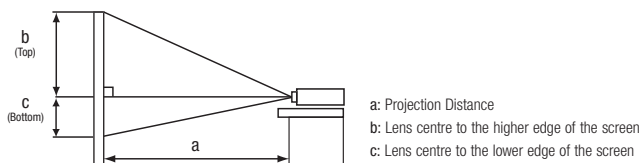

CP-WU8450 Technical specifications

Image Size 16:10 - Standard Lens: ML-703

Screen Size (Diagonal)	Projection Distance (a)		Screen Height (cm)	
	Wide (m)	Tele (m)	b (top)	c (bottom)
30" (0.8m)	1.0	1.9	45	-4
40" (1.0m)	1.3	2.6	60	-6
50" (1.3m)	1.6	3.2	75	-7
60" (1.5m)	1.9	3.8	90	-9
70" (1.8m)	2.3	4.5	105	-10
80" (2.0m)	2.6	5.1	120	-12
90" (2.3m)	2.9	5.8	135	-13
100" (2.5m)	3.2	6.4	150	-15
150" (3.8m)	4.8	9.6	224	-22
200" (5.1m)	6.4	12.8	299	-30
250" (6.4m)	8.0	16.0	374	-37
300" (7.6m)	9.6	19.1	449	-45
500" (12.7m)	16.1	31.9	748	-75
600" (15.2m)	19.3	38.3	897	-90