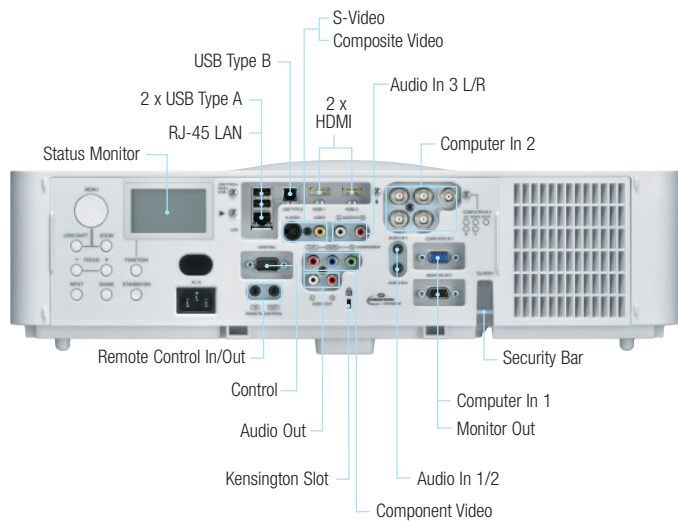

CP-WU8450 Technical specifications

Image Size 16:10 - Standard Lens: ML-703

Screen Size (Diagonal)	Projection Distance (a)		Screen Height (cm)	
	Wide (m)	Tele (m)	b (top)	c (bottom)
30" (0.8m)	1.0	1.9	45	-4
40" (1.0m)	1.3	2.6	60	-6
50" (1.3m)	1.6	3.2	75	-7
60" (1.5m)	1.9	3.8	90	-9
70" (1.8m)	2.3	4.5	105	-10
80" (2.0m)	2.6	5.1	120	-12
90" (2.3m)	2.9	5.8	135	-13
100" (2.5m)	3.2	6.4	150	-15
150" (3.8m)	4.8	9.6	224	-22
200" (5.1m)	6.4	12.8	299	-30
250" (6.4m)	8.0	16.0	374	-37
300" (7.6m)	9.6	19.1	449	-45
500" (12.7m)	16.1	31.9	748	-75
600" (15.2m)	19.3	38.3	897	-90

HITACHI DIGITAL MEDIA, Hitachi Europe Ltd, Whitebrook Park, Lower Cookham Road, Maidenhead, Berkshire SL6 8YA UNITED KINGDOM
Tel: +44 (0)1628 585 000 Fax: +44 (0)1628 585 500 www.hitachidigitalmedia.com

OPTICAL

LCD panel	0.76" (1.9cm) P-Si TFT x3
Resolution	WXGA (1920 x 1200)
Light output (Brightness)	5000 ANSI Lumens (Normal Mode)/4000 ANSI Lumens (Eco Mode)
Colour light output (Brightness)	5000 ANSI Lumens (Normal Mode)/4000 ANSI Lumens (Eco Mode)
Contrast ratio	3000:1 (Presentation Mode)
Lens	Powered Zoom x 2.0, Powered Focus
Lamp Wattage	330W UHP
Lamp life	2500 Hours (Normal Mode)/3000 Hours (Eco Mode)*
Distance to width ratio (:1)	1.5 (Wide), 3.0 (Tele)
Diagonal display size	30"~600" (76cm~1,524cm)
Number of colours	8 Bit/colour, 16.7M colours
Keystone	Vertical 10:-1 shift, Normal at + 14.6°~7.4° projection angle

COMPATIBILITY

Computer compatibility	VGA, SVGA, XGA, WXGA, WXGA+, WUXGA, SXGA, SXGA+, UXGA, MAC 16"
Composite/S-Video	NTSC, PAL, SECAM, PAL-M, PAL-N, NTSC4.43
Component Video/HDMI	525i(480i), 525p(480p), 625i(576i), 1125i(1080i@50/60), 750p(720p@50/60), 1125p(1080p@50/60)

FEATURES